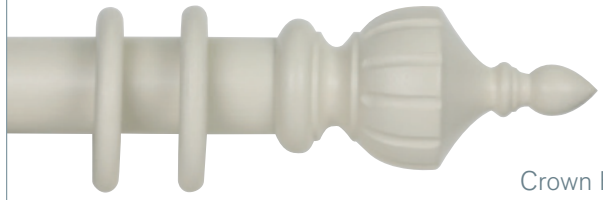

Recess Bracket
Available in Antique Bronze, Chalk, Black and Pewter

Wooden Recess Bracket
Available in all wood finishes

Off White Wooden Draw Rod

35MM BAROQUE FINISH

Acorn Finial

Ball Finial

Beehive Finial

Pineapple Finial

HAND FINISHED

CUSTOM MADE

63MM LIGHT OAK FINIALS

Acorn Finial

Crown Finial

Ball Finial

Stopper Finial

Beehive Finial

Vase Finial

Button Finial

Oriental Finial

Peardrop Finial

Gothic Finial

Flute Finial

Pineapple Finial

50MM CHALK FINISH

Acorn Finial

Crown Finial

Ball Finial

Cap Finial

Beehive Finial

Vase Finial

Button Finial