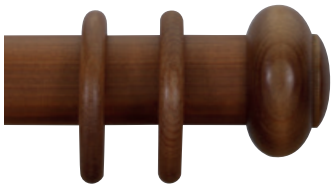

Recess Bracket
Available in Antique Bronze, Chalk, Black and Pewter

Wooden Recess Bracket
Available in all wood finishes

Off White Wooden Draw Rod

35MM BAROQUE FINISH

Acorn Finial

Ball Finial

Beehive Finial

Button Finial

Peardrop Finial

Flute Finial

Crown Finial

Cap Finial

Vase Finial

Oriental Finial

Gothic Finial

Pineapple Finial

HAND FINISHED

CUSTOM MADE

63MM LIGHT OAK FINIALS

Acorn Finial

Crown Finial

Ball Finial

Stopper Finial

Beehive Finial

Vase Finial

Button Finial

Oriental Finial

Peardrop Finial

Gothic Finial

Flute Finial

Pineapple Finial