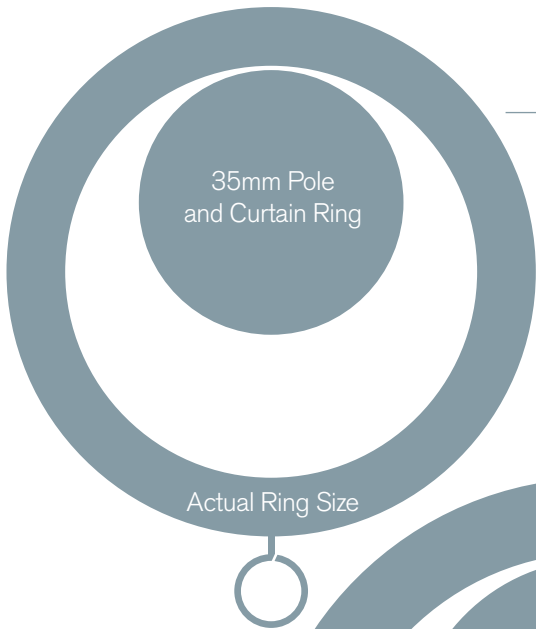

CORDED POLES

Pictured: 50mm Wooden Corded Pole
in Ivory with a Chrome End Bracket

HOLD BACKS

Available in all finishes

Large and small holdback - Gold over Ivory finish

Large and small holdback - Antique Pine finish

Large and small holdback - Gilded finish

Large and small holdback - Gold over Black finish

Pictured: Large wooden holdback
in a Gold over Black finish

SIZES

35mm Poles

Maximum span between brackets 1.8m (71")

Maximum Single Pole length 2.4m (94")

50mm Poles

Maximum span between brackets 2.4m (94")

Maximum Single Pole length 2.4m (94")

63mm Poles

Maximum span between brackets 2.4m (94")

Maximum Single Pole length 2.4m (94")