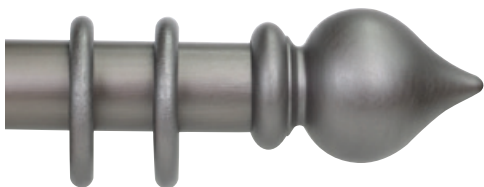

WOODEN CURTAIN POLES

FINISHES

BRACKETS

For the full details of our extensive range of brackets see technical details

Adjustable Loop End Brackets
Available in Chalk, Black, Bronze and Pewter

Satin and Polished Brass Centre Brackets
Also available in Antique Brass and Chrome

Wooden Flat Bracket
Available in all wood finishes

Antique Bronze and Pewter End Brackets
Also available in Black and Chalk

Wooden Cup Bracket
Available in all wood finishes

Wooden Extension Bracket
Available in all wood finishes

Recess Bracket
Available in Antique Bronze, Chalk, Black and Pewter

Wooden Recess Bracket
Available in all wood finishes

Off White Wooden Draw Rod

35MM BAROQUE FINISH

Acorn Finial

Ball Finial

Beehive Finial

Button Finial

Peardrop Finial

Flute Finial

Crown Finial

Cap Finial

Vase Finial

Oriental Finial

Gothic Finial