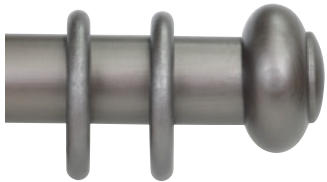

WOODEN CURTAIN POLES

FINISHES

BRACKETS

For the full details of our extensive range of brackets see technical details

Adjustable Loop End Brackets
Available in Chalk, Black, Bronze and Pewter

Satin and Polished Brass Centre Brackets
Also available in Antique Brass and Chrome

Wooden Flat Bracket
Available in all wood finishes

Antique Bronze and Pewter End Brackets
Also available in Black and Chalk

Wooden Cup Bracket
Available in all wood finishes

Wooden Extension Bracket
Available in all wood finishes

Recess Bracket
Available in Antique Bronze, Chalk, Black and Pewter

Wooden Recess Bracket
Available in all wood finishes

Off White Wooden Draw Rod

35MM BAROQUE FINISH

Acorn Finial

Ball Finial

Beehive Finial

Button Finial

Peardrop Finial

Flute Finial

Crown Finial

Cap Finial

Vase Finial

Oriental Finial

Gothic Finial