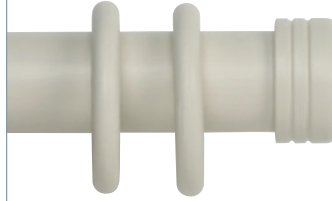

Beehive Finial

Vase Finial

Button Finial

Oriental Finial

Peardrop Finial

Gothic Finial

Flute Finial

Pineapple Finial

50MM CHALK FINISH

Acorn Finial

Crown Finial

Ball Finial

Cap Finial

Beehive Finial

Vase Finial

Button Finial

Oriental Finial

Peardrop Finial

Gothic Finial

Flute Finial

Pineapple Finial

All our wooden poles and accessories are available in unfinished wood for you to paint yourself.

PAINT YOUR OWN

Our corded poles are designed for both single and dual controlled curtains. The mechanism and cord drops are carefully hidden behind the curtain itself.

CORDED POLES

Pictured: 50mm Wooden Corded Pole
in Ivory with a Chrome End Bracket

HOLD BACKS

Available in all finishes

Large and small holdback - Gold over Ivory finish

Large and small holdback - Antique Pine finish