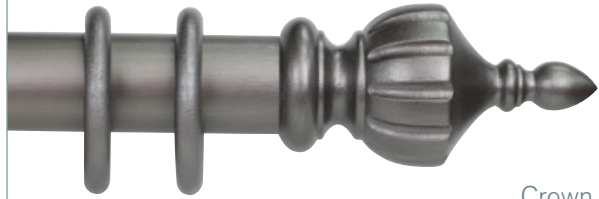

Wooden Flat Bracket
Available in all wood finishes

Antique Bronze and Pewter End Brackets
Also available in Black and Chalk

Wooden Cup Bracket
Available in all wood finishes

Wooden Extension Bracket
Available in all wood finishes

Recess Bracket
Available in Antique Bronze, Chalk, Black and Pewter

Wooden Recess Bracket
Available in all wood finishes

Off White Wooden Draw Rod

35MM BAROQUE FINISH

Acorn Finial

Ball Finial

Beehive Finial

Button Finial

Peardrop Finial

Flute Finial

Crown Finial

Cap Finial

Vase Finial

Oriental Finial

Gothic Finial