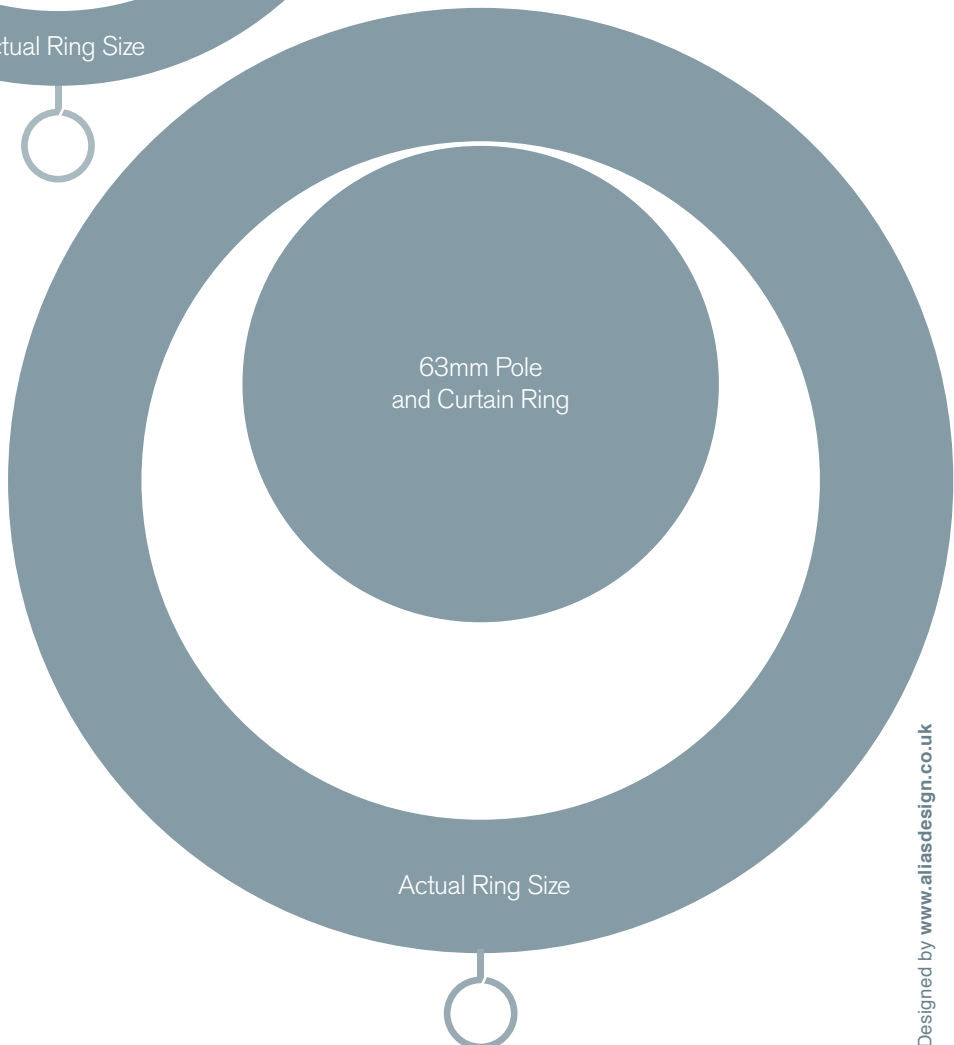

CORDED POLES

Pictured: 50mm Wooden Corded Pole
in Ivory with a Chrome End Bracket

HOLD BACKS

Available in all finishes

Large and small holdback - Gold over Ivory finish

Large and small holdback - Antique Pine finish

Large and small holdback - Gilded finish

Large and small holdback - Gold over Black finish

Pictured: Large wooden holdback
in a Gold over Black finish

SIZES

35mm Poles

Maximum span between brackets 1.8m (71")

Maximum Single Pole length 2.4m (94")

50mm Poles

Maximum span between brackets 2.4m (94")

Maximum Single Pole length 2.4m (94")

63mm Poles

Maximum span between brackets 2.4m (94")

Maximum Single Pole length 2.4m (94")