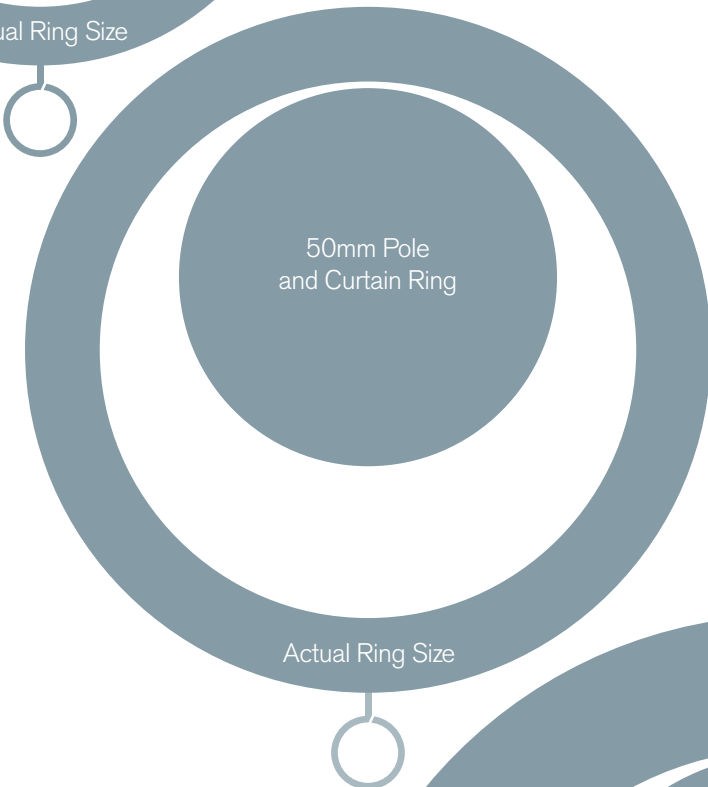

CORDED POLES

Pictured: 50mm Wooden Corded Pole
in Ivory with a Chrome End Bracket

HOLD BACKS

Available in all finishes

Large and small holdback - Gold over Ivory finish

Large and small holdback - Antique Pine finish

Large and small holdback - Gilded finish

Large and small holdback - Gold over Black finish

Pictured: Large wooden holdback
in a Gold over Black finish

SIZES

35mm Poles

Maximum span between brackets 1.8m (71")

Maximum Single Pole length 2.4m (94")

50mm Poles

Maximum span between brackets 2.4m (94")

Maximum Single Pole length 2.4m (94")

63mm Poles

Maximum span between brackets 2.4m (94")

Maximum Single Pole length 2.4m (94")