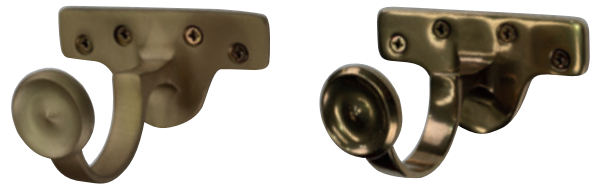

WOODEN CURTAIN POLES

FINISHES

BRACKETS

For the full details of our extensive range of brackets see technical details

Adjustable Loop End Brackets
Available in Chalk, Black, Bronze and Pewter

Satin and Polished Brass Centre Brackets
Also available in Antique Brass and Chrome

Adjustable Loop Centre Brackets
Available in Chalk, Black, Bronze and Pewter

Antique Brass and Chrome End Brackets
Also available in Satin and Polished Brass

Ceiling Bracket
Available in Chalk, Black, Bronze and Pewter

Wooden Flat Bracket
Available in all wood finishes

Antique Bronze and Pewter End Brackets
Also available in Black and Chalk

Wooden Cup Bracket
Available in all wood finishes

Wooden Extension Bracket
Available in all wood finishes

Recess Bracket
Available in Antique Bronze, Chalk, Black and Pewter

Wooden Recess Bracket
Available in all wood finishes

Off White Wooden Draw Rod

35MM BAROQUE FINISH

Acorn Finial

Ball Finial

Beehive Finial