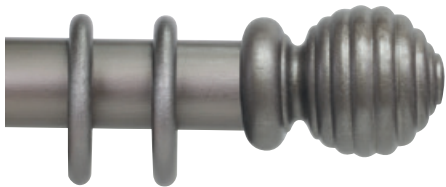

WOODEN CURTAIN POLES

FINISHES

BRACKETS

For the full details of our extensive range of brackets see technical details

Adjustable Loop End Brackets
Available in Chalk, Black, Bronze and Pewter

Satin and Polished Brass Centre Brackets
Also available in Antique Brass and Chrome

Wooden Flat Bracket
Available in all wood finishes

Antique Bronze and Pewter End Brackets
Also available in Black and Chalk

Wooden Cup Bracket
Available in all wood finishes

Wooden Extension Bracket
Available in all wood finishes

Recess Bracket
Available in Antique Bronze, Chalk, Black and Pewter

Wooden Recess Bracket
Available in all wood finishes

Off White Wooden Draw Rod

35MM BAROQUE FINISH

Acorn Finial

Ball Finial

Beehive Finial

Button Finial

Peardrop Finial

Flute Finial

Crown Finial

Cap Finial

Vase Finial

Oriental Finial

Gothic Finial