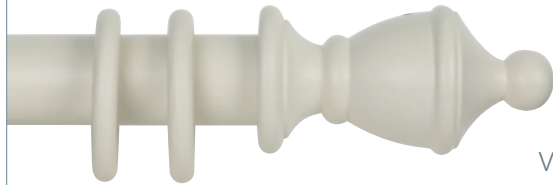

Beehive Finial

Vase Finial

Button Finial

Oriental Finial

Peardrop Finial

Gothic Finial

Flute Finial

Pineapple Finial

50MM CHALK FINISH

Acorn Finial

Crown Finial

Ball Finial

Cap Finial

Beehive Finial

Vase Finial

Button Finial

Oriental Finial

Peardrop Finial

Gothic Finial

Flute Finial

Pineapple Finial

All our wooden poles and accessories are available in unfinished wood for you to paint yourself.

PAINT YOUR OWN

Our corded poles are designed for both single and dual controlled curtains. The mechanism and cord drops are carefully hidden behind the curtain itself.

CORDED POLES

Pictured: 50mm Wooden Corded Pole
in Ivory with a Chrome End Bracket

HOLD BACKS

Available in all finishes

Large and small holdback - Gold over Ivory finish

Large and small holdback - Antique Pine finish