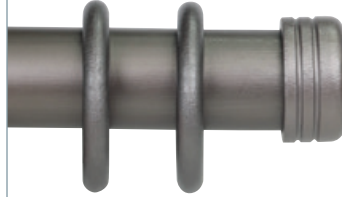

WOODEN CURTAIN POLES

FINISHES

BRACKETS

For the full details of our extensive range of brackets see technical details

Adjustable Loop End Brackets
Available in Chalk, Black, Bronze and Pewter

Satin and Polished Brass Centre Brackets
Also available in Antique Brass and Chrome

Wooden Flat Bracket
Available in all wood finishes

Antique Bronze and Pewter End Brackets
Also available in Black and Chalk

Wooden Cup Bracket
Available in all wood finishes

Wooden Extension Bracket
Available in all wood finishes

Recess Bracket
Available in Antique Bronze, Chalk, Black and Pewter

Wooden Recess Bracket
Available in all wood finishes

Off White Wooden Draw Rod

35MM BAROQUE FINISH

Acorn Finial

Ball Finial

Beehive Finial

Button Finial

Peardrop Finial

Flute Finial

Crown Finial

Cap Finial

Vase Finial

Oriental Finial

Gothic Finial