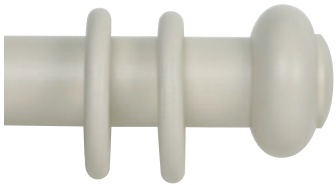

Beehive Finial

Vase Finial

Button Finial

Oriental Finial

Peardrop Finial

Gothic Finial

Flute Finial

Pineapple Finial

50MM CHALK FINISH

Acorn Finial

Crown Finial

Ball Finial

Cap Finial

Beehive Finial

Vase Finial

Button Finial

Oriental Finial

Peardrop Finial

Gothic Finial

Flute Finial

Pineapple Finial

All our wooden poles and accessories are available in unfinished wood for you to paint yourself.

PAINT YOUR OWN

Our corded poles are designed for both single and dual controlled curtains. The mechanism and cord drops are carefully hidden behind the curtain itself.

CORDED POLES

Pictured: 50mm Wooden Corded Pole
in Ivory with a Chrome End Bracket

HOLD BACKS

Available in all finishes

Large and small holdback - Gold over Ivory finish

Large and small holdback - Antique Pine finish