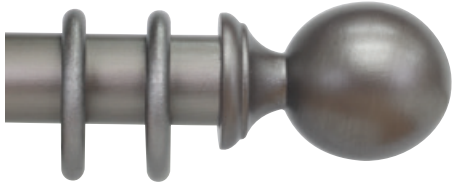

WOODEN CURTAIN POLES

FINISHES

BRACKETS

For the full details of our extensive range of brackets see technical details

Adjustable Loop End Brackets
Available in Chalk, Black, Bronze and Pewter

Satin and Polished Brass Centre Brackets
Also available in Antique Brass and Chrome

Wooden Flat Bracket
Available in all wood finishes

Antique Bronze and Pewter End Brackets
Also available in Black and Chalk

Wooden Cup Bracket
Available in all wood finishes

Wooden Extension Bracket
Available in all wood finishes

Recess Bracket
Available in Antique Bronze, Chalk, Black and Pewter

Wooden Recess Bracket
Available in all wood finishes

Off White Wooden Draw Rod

35MM BAROQUE FINISH

Acorn Finial

Ball Finial

Beehive Finial

Button Finial

Peardrop Finial

Flute Finial

Crown Finial

Cap Finial

Vase Finial

Oriental Finial

Gothic Finial